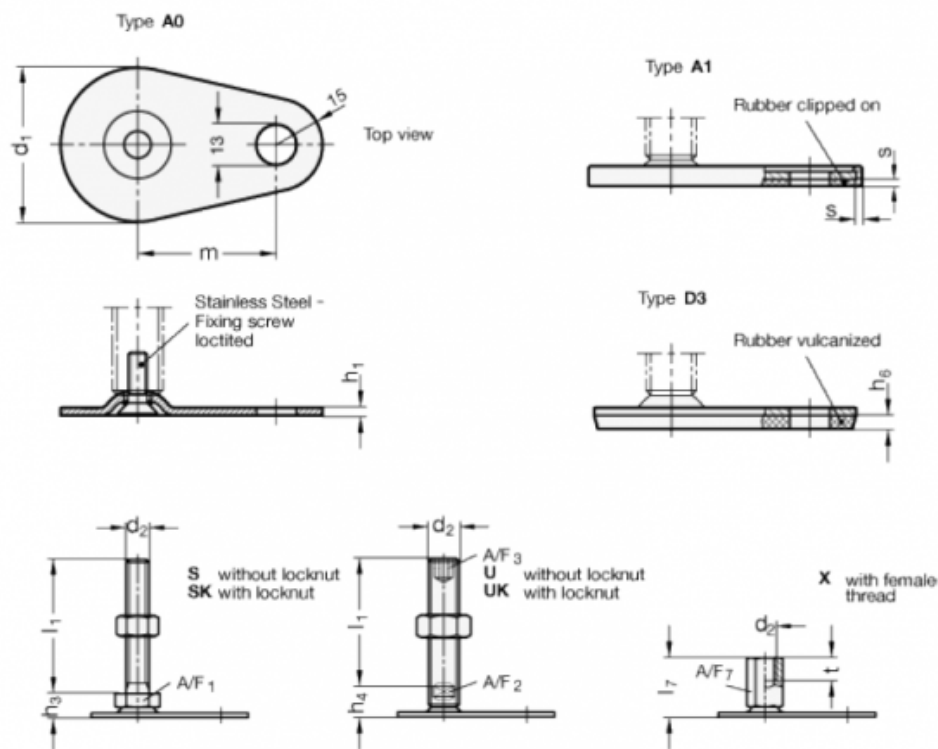

Data Sheet

Article number: 204260M840A0SK
 Description: E+G levelling foot
 GN 42-60-M8-40-A0-SK
 Note: SK With nut, External hexagon at the bottom

Measures

A/F1 = 17	s =
d1 = 60	
d2 = M8	
h1 = 2.5	
h3 = 11	
h6 =	
l1 = 40	
m = 50	